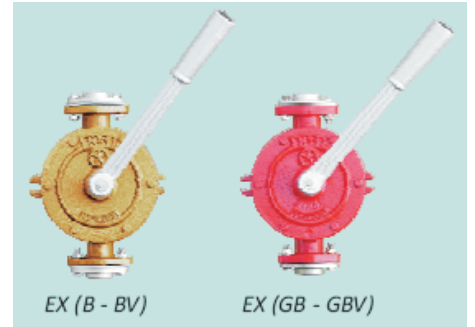

Serie EX: Pompa a mano semi-rotativa, autoadescante, duplice effetto, movimento alternato con corpo e interni in bronzo (B) oppure con corpo e coperchio in ghisa e interni in bronzo (GB). A richiesta tenute in Viton (V).

EX type: Semi-rotary hand pump, self priming, double acting, reciprocating action with body and internal parts made of bronze (B) or cast iron body and cover and bronze internal parts (GB). On request Viton seals (V).

Modello Type	Materiale / Material		Bocche Exit	Portata (l/min) Capacity (l/min)	Mandata (m) Outlet (m)
	Bronzo / Bronze	Ghisa / Cast iron			
EX000	B	-	3/8"	8	15
EX00	-	GB	1/2"	13	15
EX0	B - BV	GB - GBV	1/2"	16	15
EX1	B - BV	GB - GBV	3/4"	20	20
EX2	B - BV	GB - GBV	1"	30	20
EX3	B - BV	GB - GBV	1"1/4	40	20
EX4	B	GB	1"1/4	55	20
EX5	B	GB	1"1/2	80	20
EX7	-	GB	2"	105	20