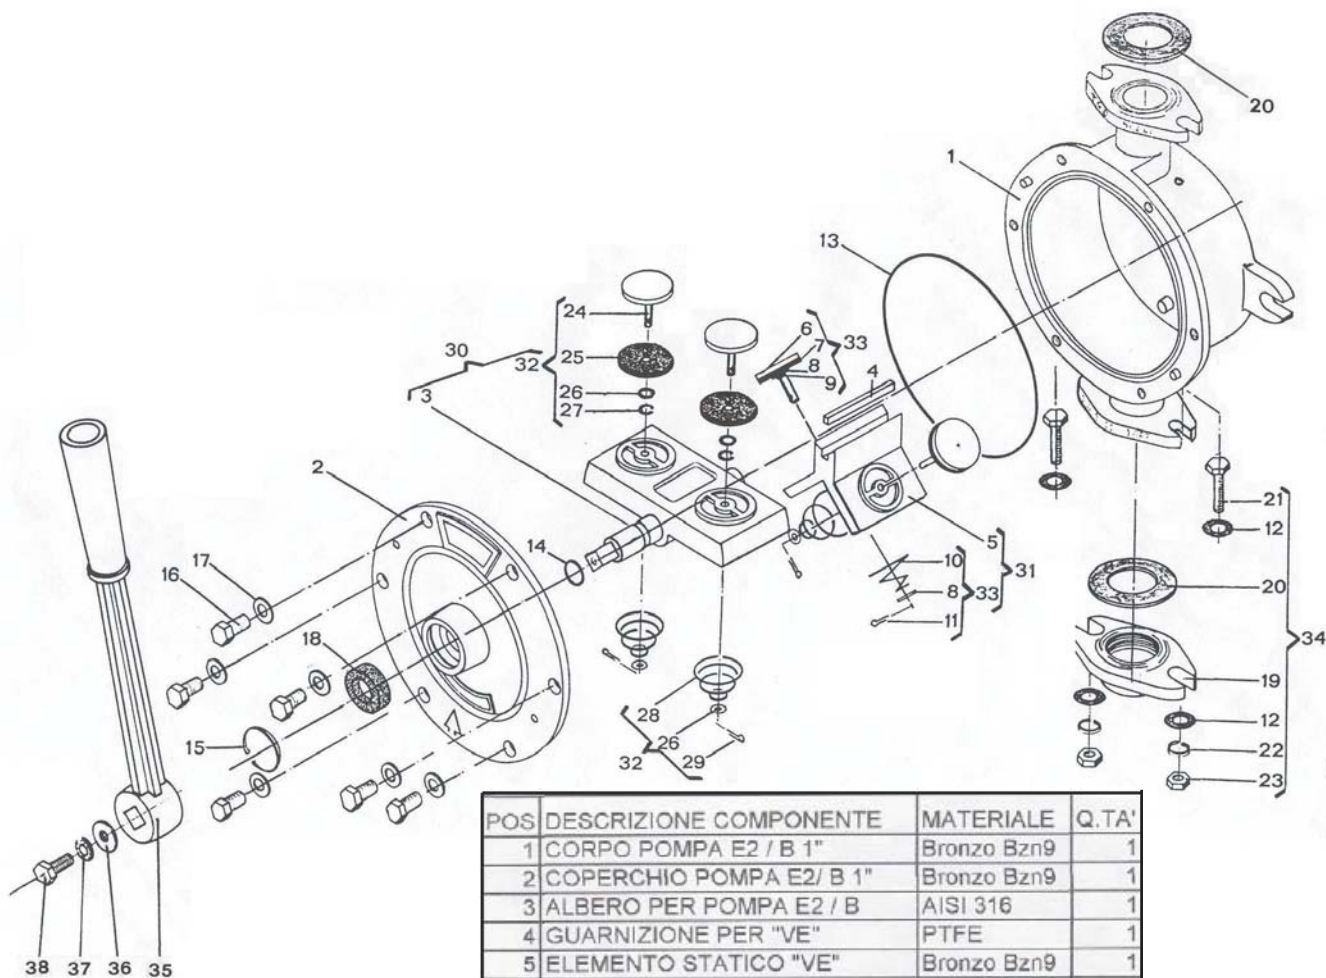

Serie EX: Pompa a mano semi-rotativa, autoadescante, duplice effetto, movimento alternato con corpo e interni in bronzo (B) oppure con corpo e coperchio in ghisa e interni in bronzo (GB). A richiesta tenute in Viton (V).

EX type: Semi-rotary hand pump, self priming, double acting, reciprocating action with body and internal parts made of bronze (B) or cast iron body and cover and bronze internal parts (GB). On request Viton seals (V).

Modello Type	Materiale / Material		Bocche Exit	Portata (l/min) Capacity (l/min)	Mandata (m) Outlet (m)
	Bronzo / Bronze	Ghisa / Cast iron			
EX000	B	-	3/8"	8	15
EX00	-	GB	1/2"	13	15
EX0	B - BV	GB - GBV	1/2"	16	15
EX1	B - BV	GB - GBV	3/4"	20	20
EX2	B - BV	GB - GBV	1"	30	20
EX3	B - BV	GB - GBV	1"1/4	40	20
EX4	B	GB	1"1/4	55	20
EX5	B	GB	1"1/2	80	20
EX7	-	GB	2"	105	20