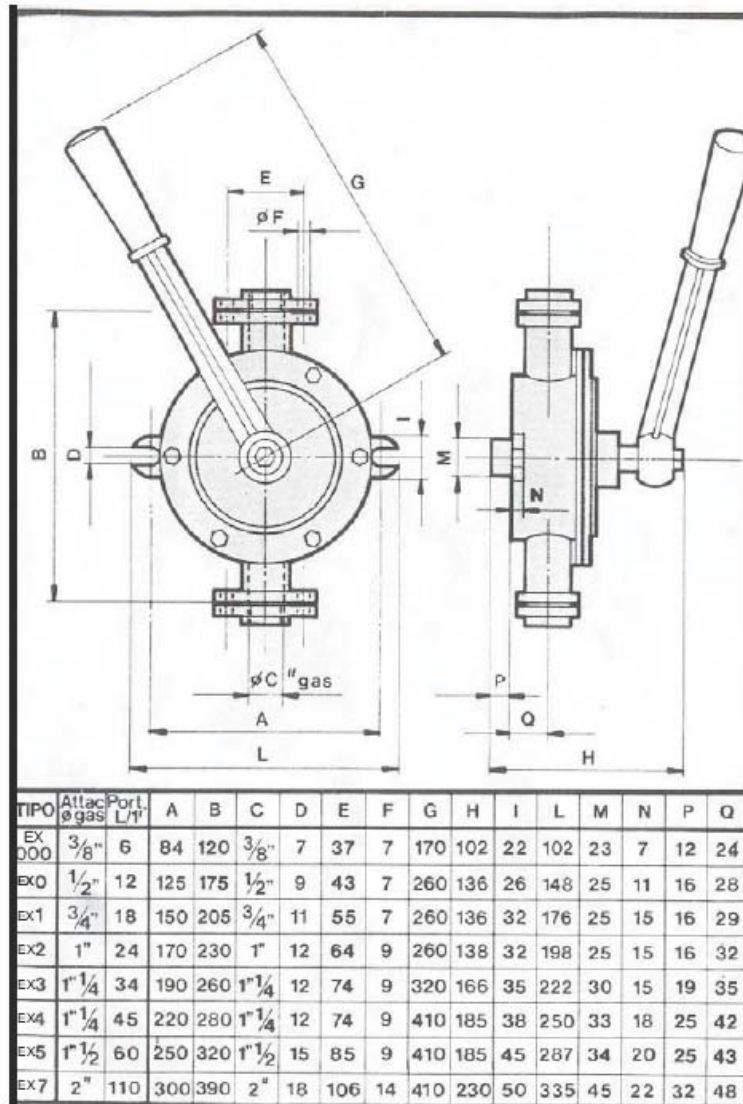

Serie EX: Pompa a mano semi-rotativa, autoadescante, duplice effetto, movimento alternato con corpo e interni in bronzo (B) oppure con corpo e coperchio in ghisa e interni in bronzo (GB). A richiesta tenute in Viton (V).

EX type: Semi-rotary hand pump, self priming, double acting, reciprocating action with body and internal parts made of bronze (B) or cast iron body and cover and bronze internal parts (GB). On request Viton seals (V).

Modello Type	Materiale / Material		Bocche Exit	Portata (l/min) Capacity (l/min)	Mandata (m) Outlet (m)
	Bronzo / Bronze	Ghisa / Cast iron			
EX000	B	-	3/8"	8	15
EX00	-	GB	1/2"	13	15
EX0	B - BV	GB - GBV	1/2"	16	15
EX1	B - BV	GB - GBV	3/4"	20	20
EX2	B - BV	GB - GBV	1"	30	20
EX3	B - BV	GB - GBV	1"1/4	40	20
EX4	B	GB	1"1/4	55	20
EX5	B	GB	1"1/2	80	20
EX7	-	GB	2"	105	20